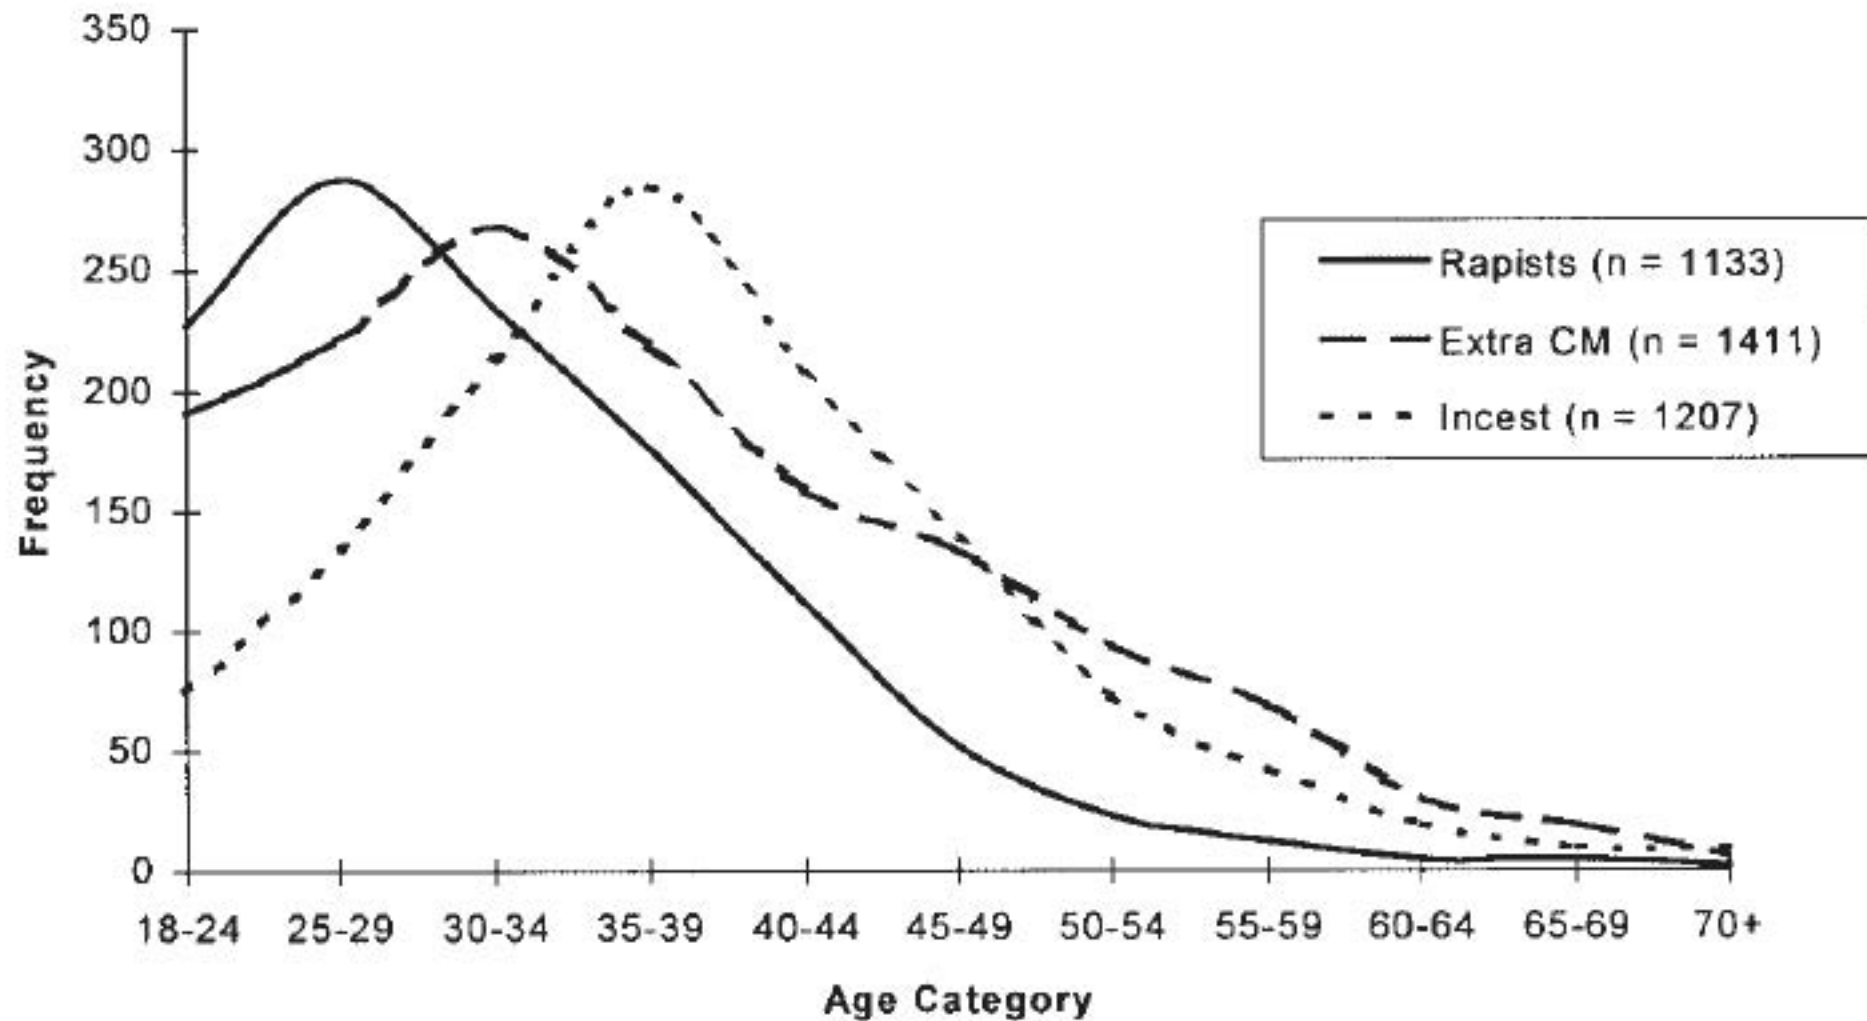

Figure 2: Recidivism Rates by Age Category

Figure 1: Age Distribution of Sexual Offenders

Arrests per 100,000 population in age group

Figure 1 Actual Mean Number of Offenses for Total Crime
(Total Events = 9,548): Ages 7 to 70

Figure 1. Comparing observed 5-year sexual recidivism rates per age group to recidivism rates predicted from Static-99 and Static-99R, using data from the validation sample

Age, Actuarial Risk, and Long-Term Recidivism in a National Sample of Sex Offenders