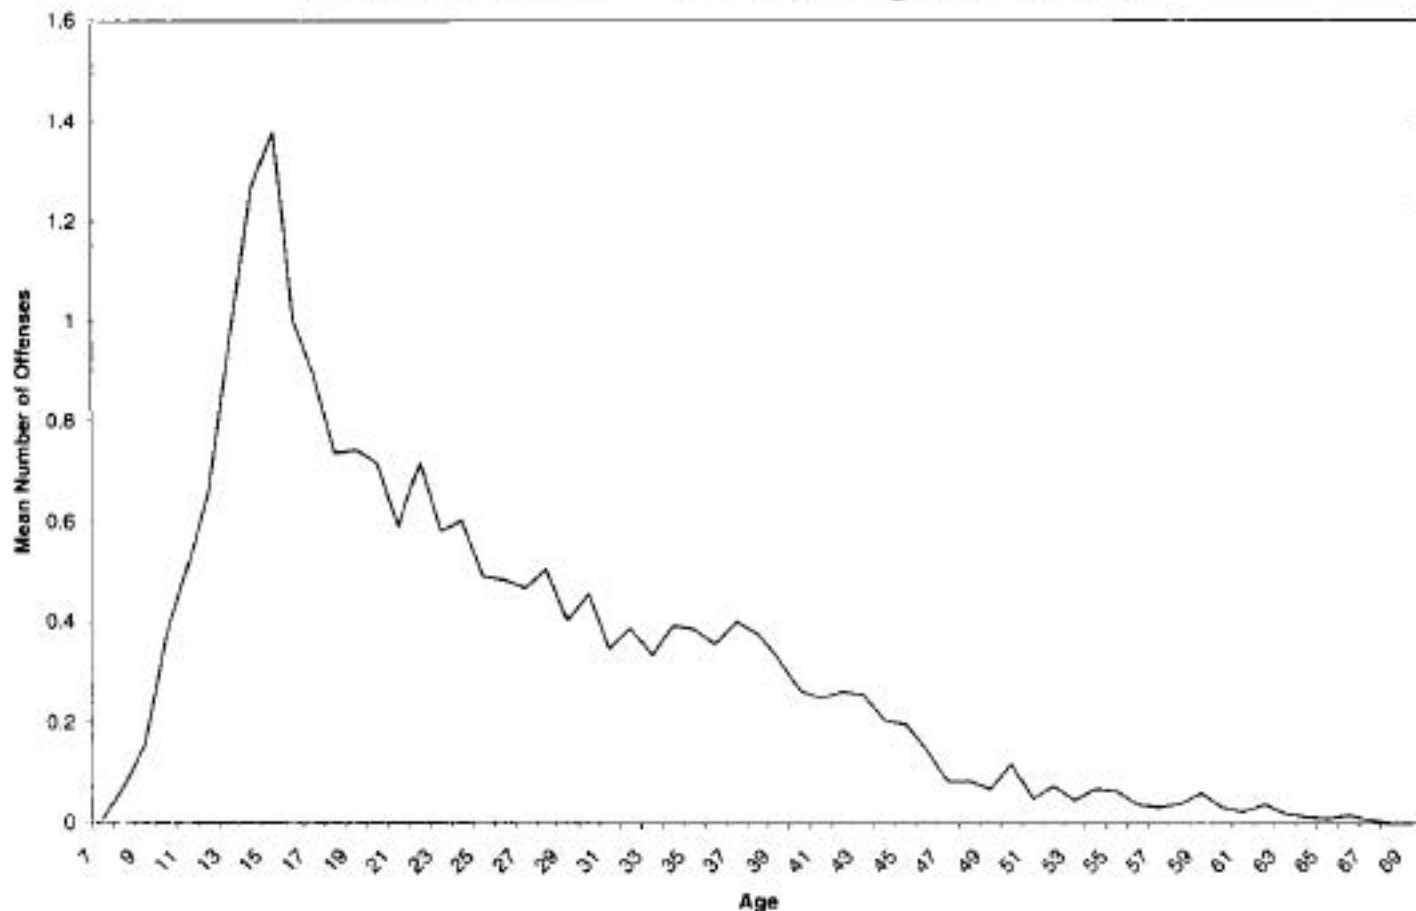

Figure 2: Recidivism Rates by Age Category

Figure 1: Age Distribution of Sexual Offenders

Arrests per 100,000 population in age group

Figure 1 Actual Mean Number of Offenses for Total Crime
(Total Events = 9,548): Ages 7 to 70

Figure 1. Comparing observed 5-year sexual recidivism rates per age group to recidivism rates predicted from Static-99 and Static-99R, using data from the validation sample

Age, Actuarial Risk, and Long-Term Recidivism in a National Sample of Sex Offenders