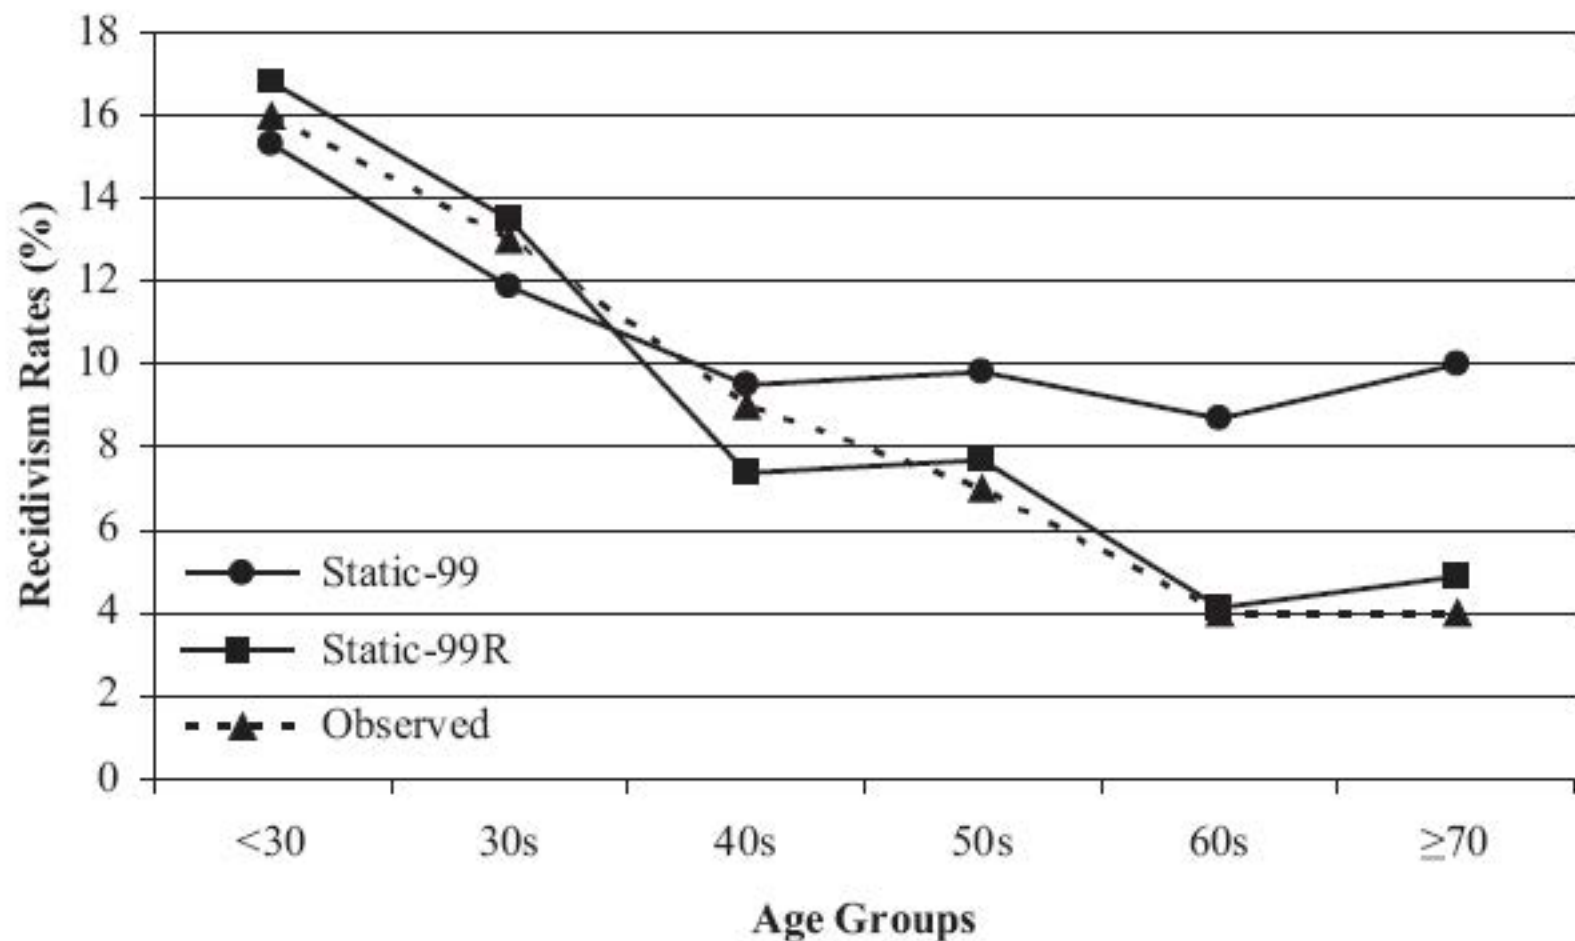

Figure 2: Recidivism Rates by Age Category

Figure 1: Age Distribution of Sexual Offenders

Arrests per 100,000 population in age group

Figure 1 Actual Mean Number of Offenses for Total Crime
(Total Events = 9,548): Ages 7 to 70

Figure 1. Comparing observed 5-year sexual recidivism rates per age group to recidivism rates predicted from Static-99 and Static-99R, using data from the validation sample

Age, Actuarial Risk, and Long-Term Recidivism in a National Sample of Sex Offenders