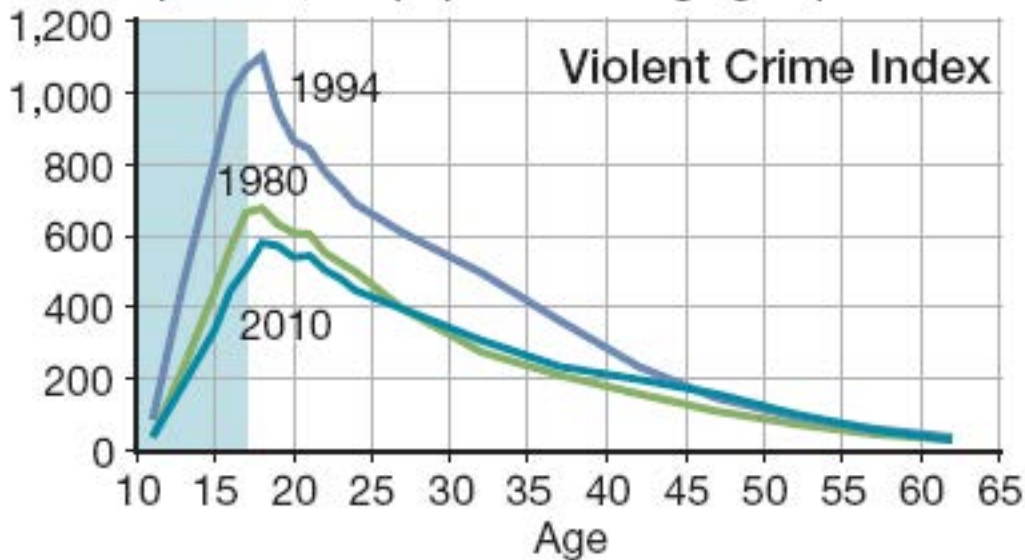

Figure 2: Recidivism Rates by Age Category

Figure 1: Age Distribution of Sexual Offenders

Arrests per 100,000 population in age group

Figure 1 Actual Mean Number of Offenses for Total Crime
(Total Events = 9,548): Ages 7 to 70

Figure 1. Comparing observed 5-year sexual recidivism rates per age group to recidivism rates predicted from Static-99 and Static-99R, using data from the validation sample

Age, Actuarial Risk, and Long-Term Recidivism in a National Sample of Sex Offenders